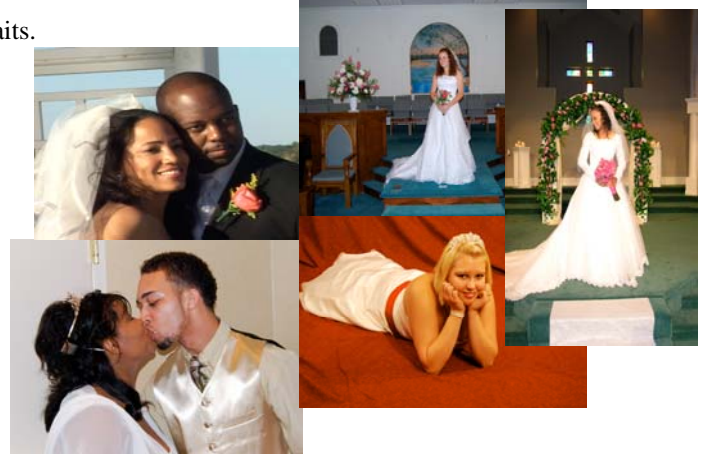

Portrait Packages Basic Enhancement is included on ALL Portraits.

Life Style (Two poses, basic enhancing) . . . . . $ 75
2- 8X10, 2- 5X7, 15 wallets

Springtime (Five poses, basic enhancing) . . . . . $ 180
4- 8x10, 4- 5x7, 30 wallets, 1-8x12

Studio Plus (Ten poses, basic enhancing) . . . . . $ 250
6-8x10, 6-5x7, 50 wallets, 2- 8x12, 1-11x14

Masters (20 poses, basic enhancing) . . . . . $ 375
8-8x10, 10-5x7, 60 wallets, 4-8x12, 2-11x14, 1-16x20