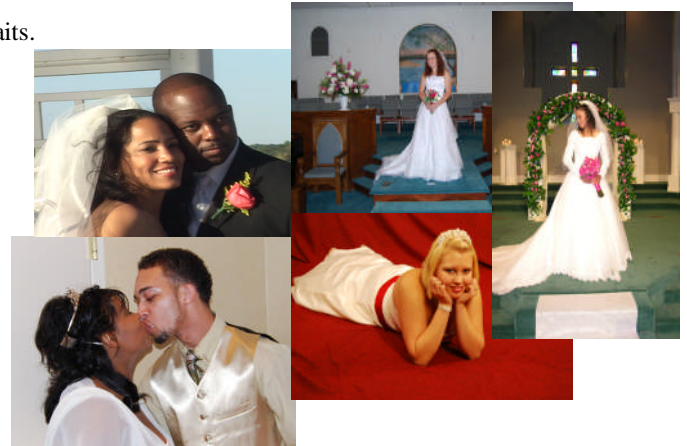

Any of these sizes can only be purchase with one of the packages above. (One pose for sizes 16x20 up)

12 wallets $ 25	4x5 or 4x6 $ 1.50	11x14 $ 50	20x24 $ 200
24 wallets $ 48	5x7 $ 8.50	10x15 $ 50	20x30 $ 300
36 wallets $ 65	8x10 $ 20	11x17 $ 70	30x40 $ 400
64 wallets $ 100	8x12 $ 24	16x20 $ 150	

Wedding Packages

BASIC PACKAGE	STYLEISH PACKAGE	GOLD PACKAGE	PLATINUM PACKAGE
Pre-Wedding Coverage	Pre-Wedding Coverage	Pre-Wedding Coverage	Pre-Wedding Coverage
Ceremony Coverage	Ceremony Coverage	Ceremony Coverage	Ceremony Coverage
Reception Coverage	Reception Coverage	Reception Coverage	Reception Coverage
125 – 4x6' In Album	175 – 4x6' In Album	250 – 4x6' In Album	300 – 4x6' In Album
3 – 8x10' Your Choice	5 – 8x10' Your Choice	8 – 8x10' Your Choice	8 – 8x10', 5 – 5x7's
4 Hours On Location	5 Hours On Location	5 Hours On Location	24 Wallets, 1 – 16x20
Your Cost $ 695.00	Your Cost $ 790.00	Your Cost $ 895.00	5 Hours On Location
			Your Cost $ 995.00

**16x20', 20x24's, 24x30', 30x40 Bridal Portraits can be added to any Packages.
Pictures on DVD or Picture Montage with Music, Text added as desired.**